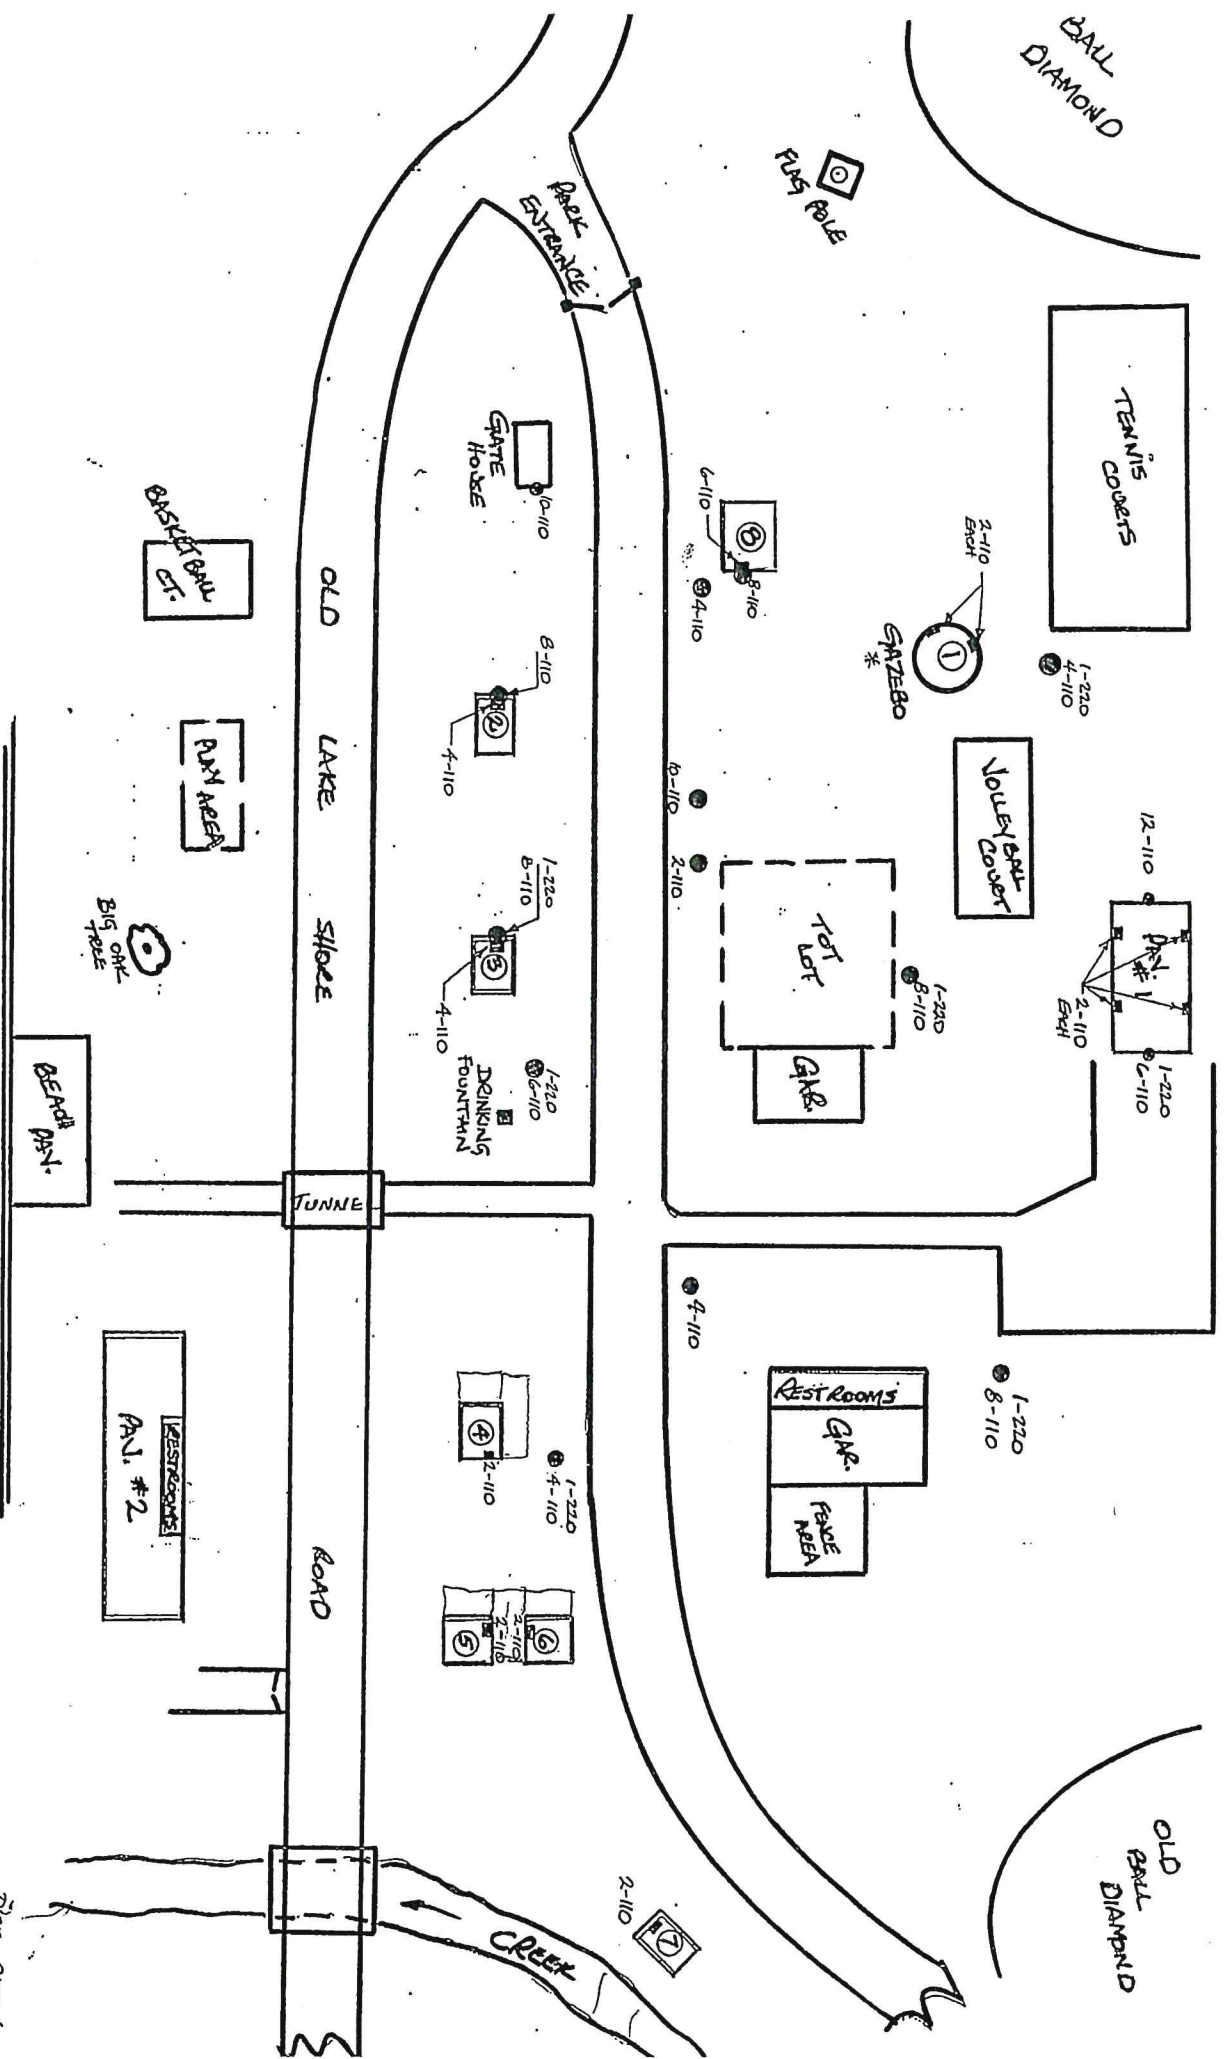

*All shelters/pavilions have electricity
 *All shelters/pavilions have a grill
 * gazebo has no large grill

**pavilions hold approx. 70-80 people
 ** shelters 2-8 hold approx. 20 people
 ** gazebo (shelter #1) holds approx. 25 people

EVANS TOWN PARK

DICK OLSON
 6-23-97
 REV- 2-07